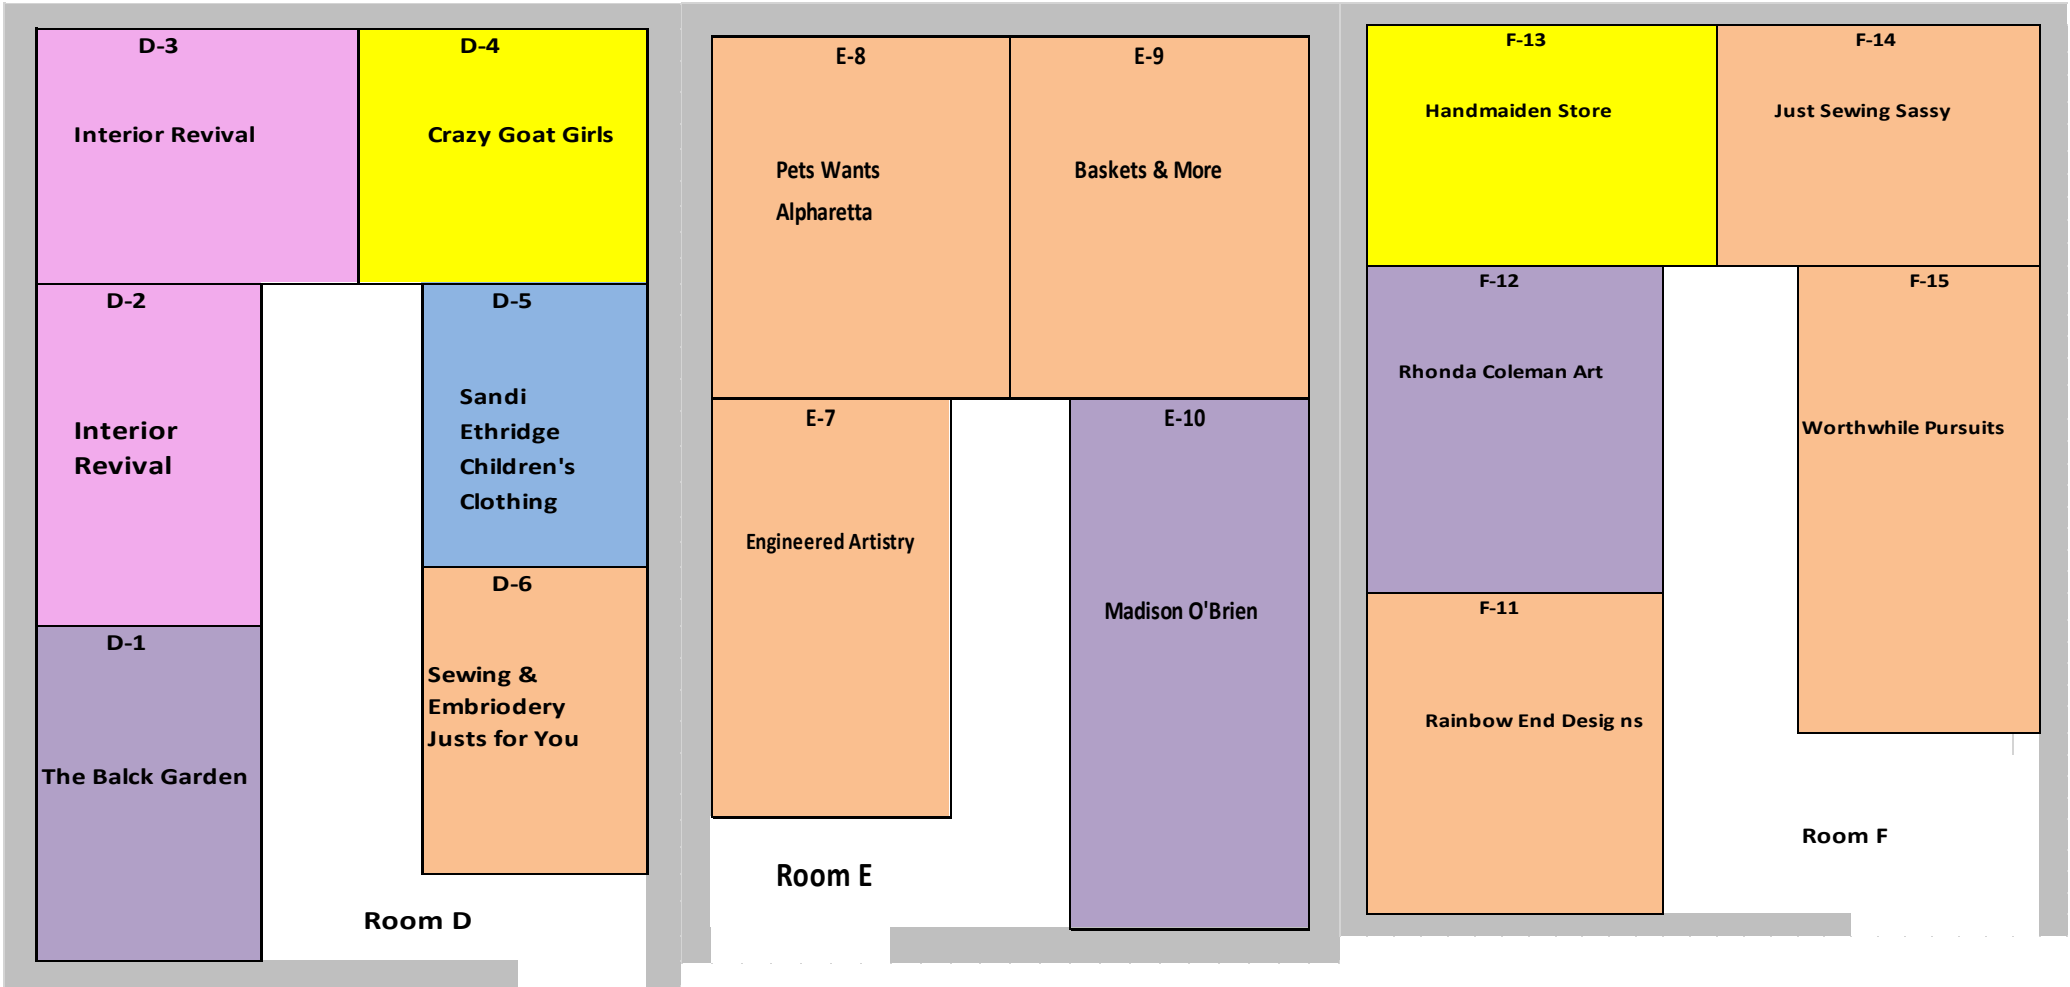

Restrooms

H-1
Tastefully Simple

Lobby

Hallway

Doors to Gym

Handicap
Entrance/Exit
Only

RSM Merch

Raffle
Display

Raffle Display

Giving Tree Display

Tree
Display

EXIT

E

ENTRANCE TO GYM

Gym

E

E

EXIT

OPEN

E

E

Gameroom

G-16
One the Wire

G-17
Althea Gallery
& Garden

G-18
Hosanna Grace
Studio

Room G

G-19
Janelle Koff

G-20
The Gifted Pear

H-23
Planted by Em

H-22
Unique Inspiration

H-21
Ginger Up Designs

H-24
Ziparoos