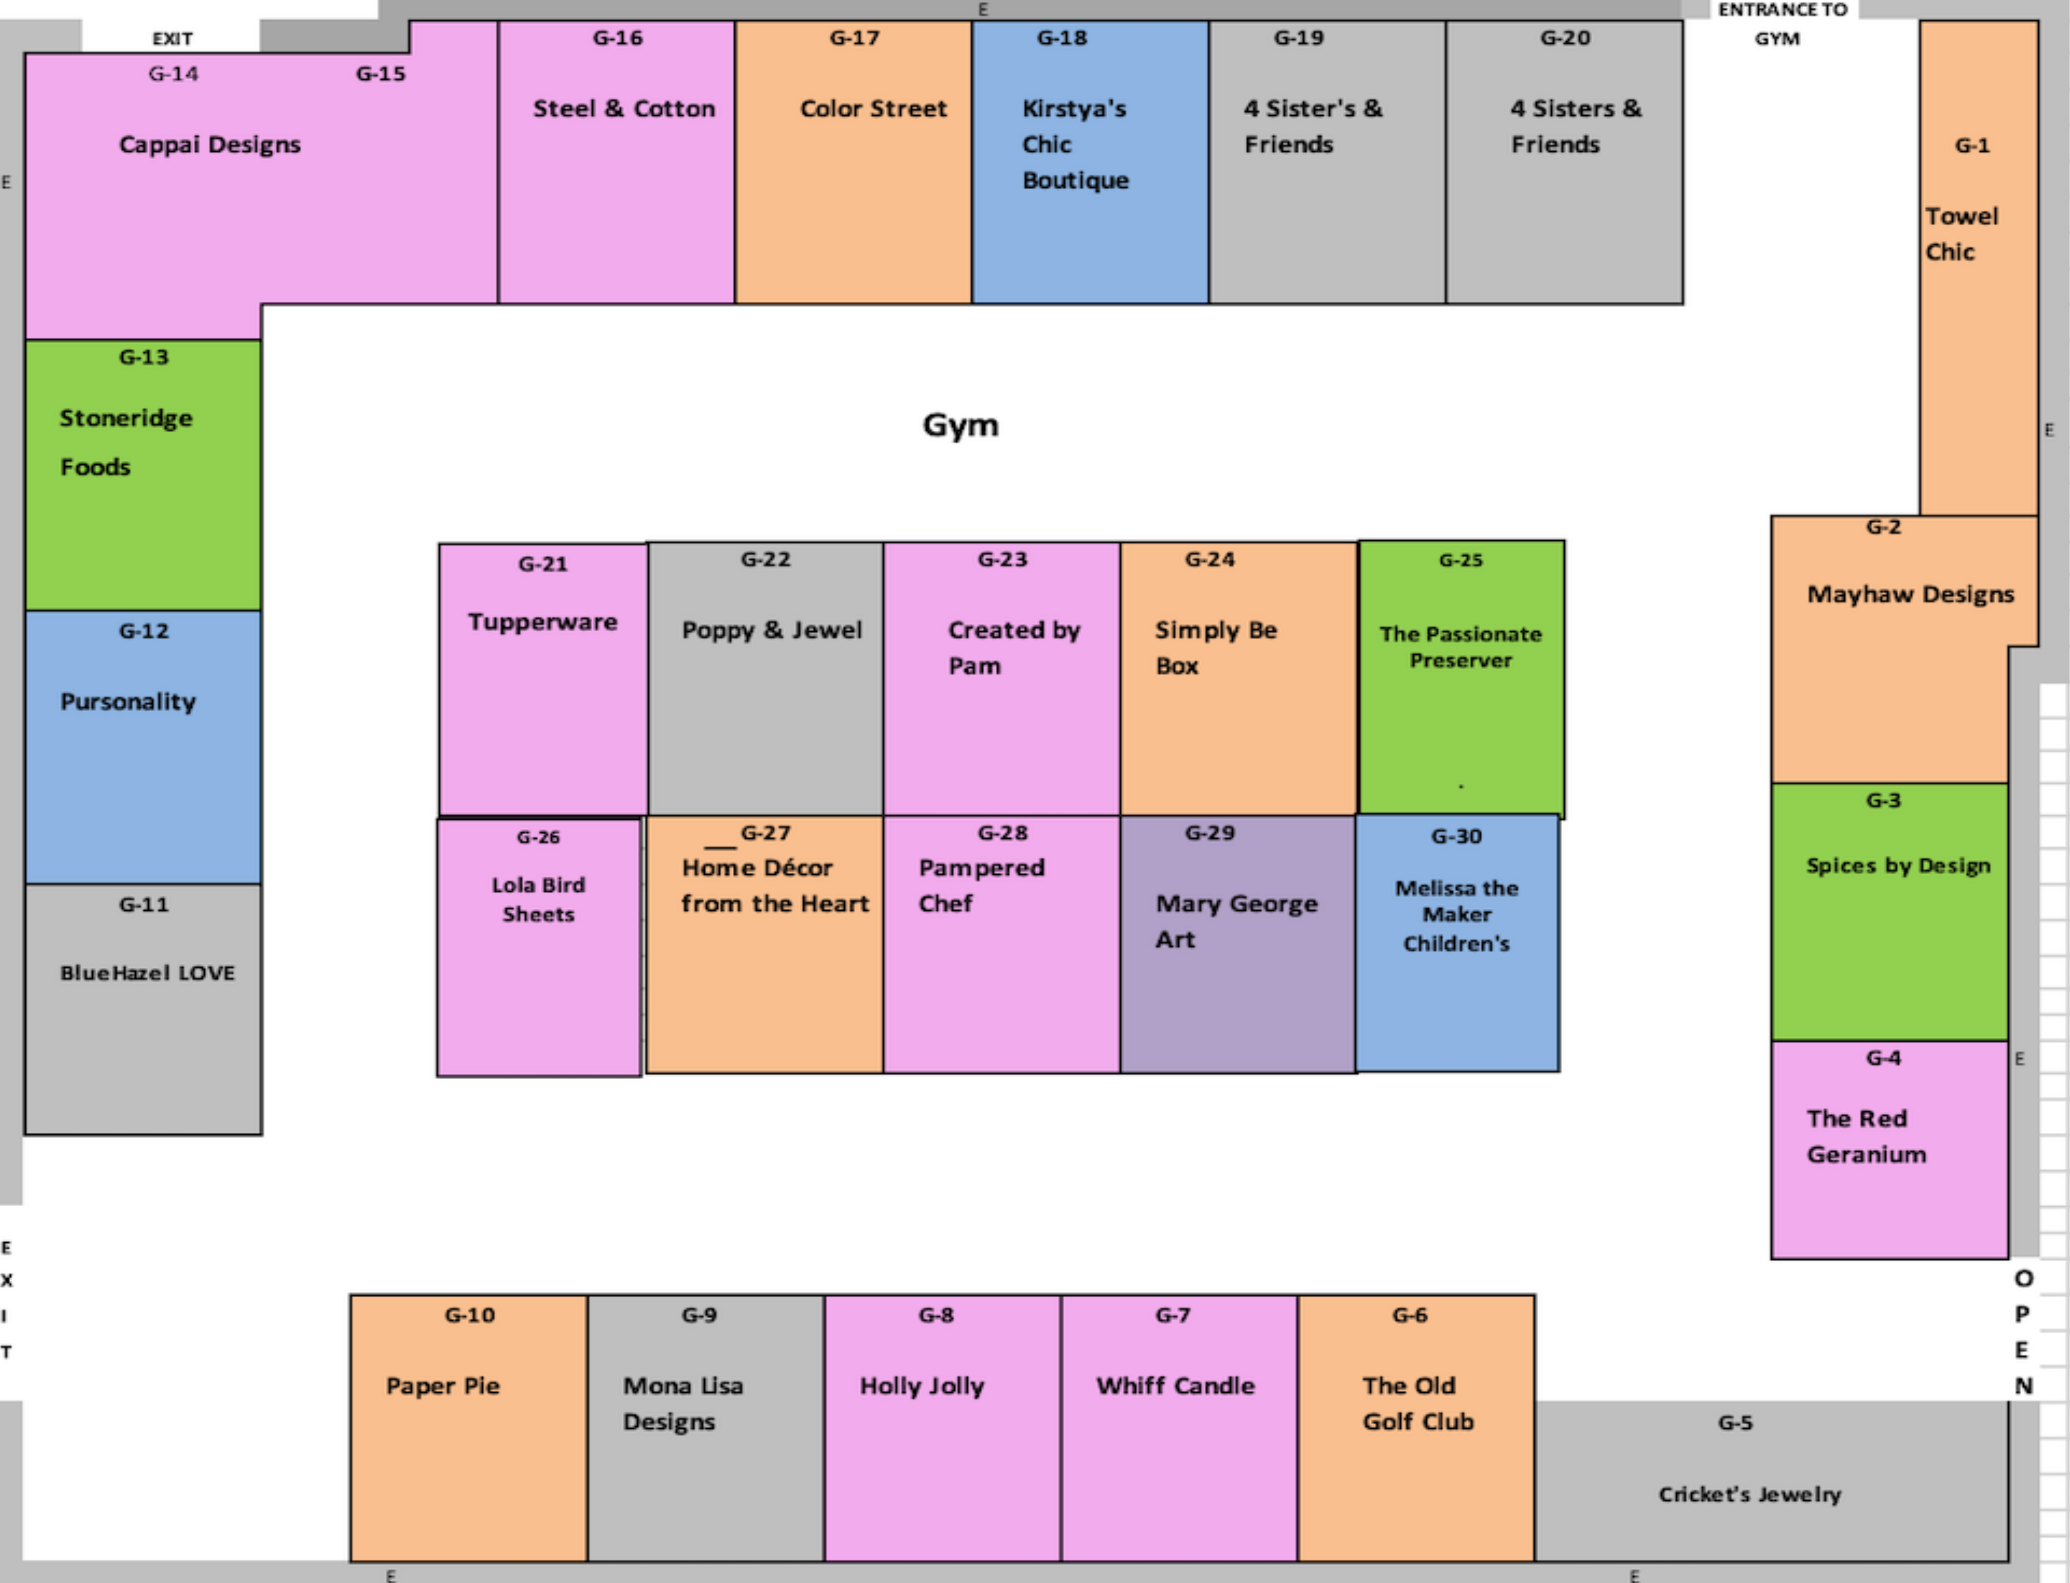

Porch
Thyme on my Hands

Porch
Milton Family Woodshop

Main Entrance

Stairwell to
Upstairs

Volunteer
Check-in

Show
Information

Office/Staff
Entrance

Raffle
Sales

Restrooms

H-1
Tastefully Simple

Lobby

Hallway

Doors to Gym

Handicap
Entrance/Exit
Only

RSM Merch

Raffle
Display

Raffle Display

Giving Tree Display

Tree
Display

EXIT

E

ENTRANCE TO GYM

Gym

E

E

EXIT

OPEN

E

E

Gameroom

G-16
One the Wire

G-17
Althea Gallery
& Garden