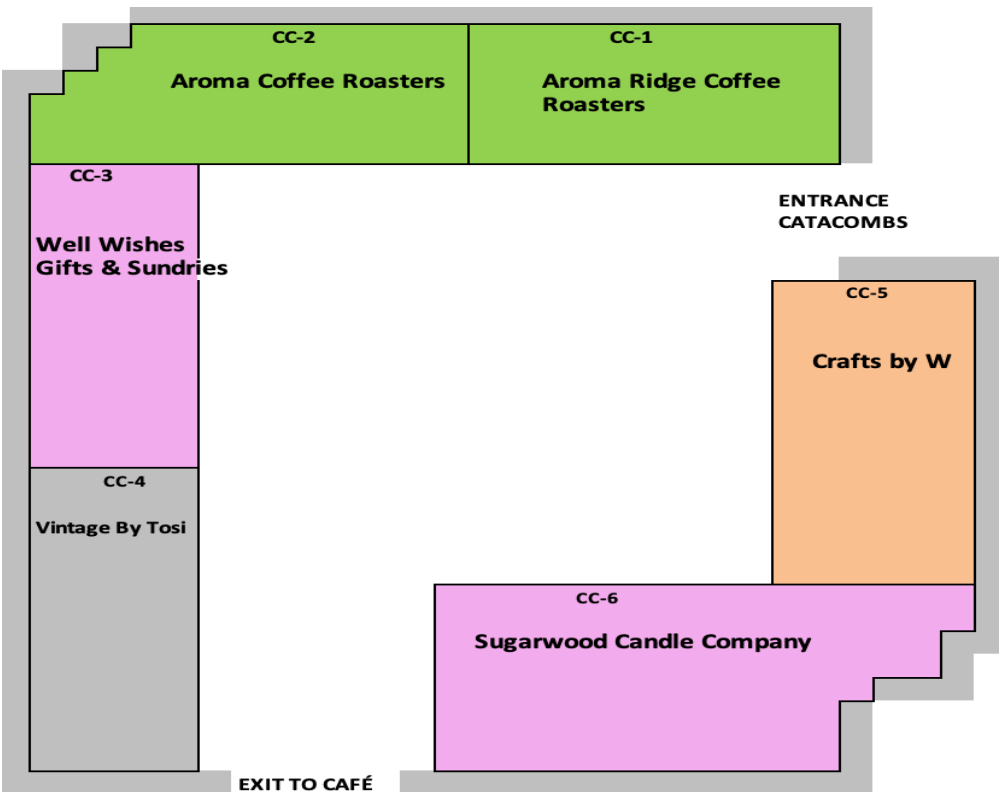

Porch
Thyme on my Hands

Porch
Milton Family Woodshop

Main Entrance

Stairwell to
Upstairs

Volunteer
Check-in

Show
Information

Office/Staff
Entrance

Raffle
Sales

Restrooms

H-1
Tastefully Simple

Lobby

Hallway

Doors to Gym

Handicap
Entrance/Exit
Only

RSM Merch

Raffle
Display

Raffle Display

Giving Tree Display

Tree
Display

EXIT

E

ENTRANCE TO GYM

Gym

E

E

EXIT

OPEN

E

E

Gameroom

G-16
One the Wire

G-17
Althea Gallery
& Garden