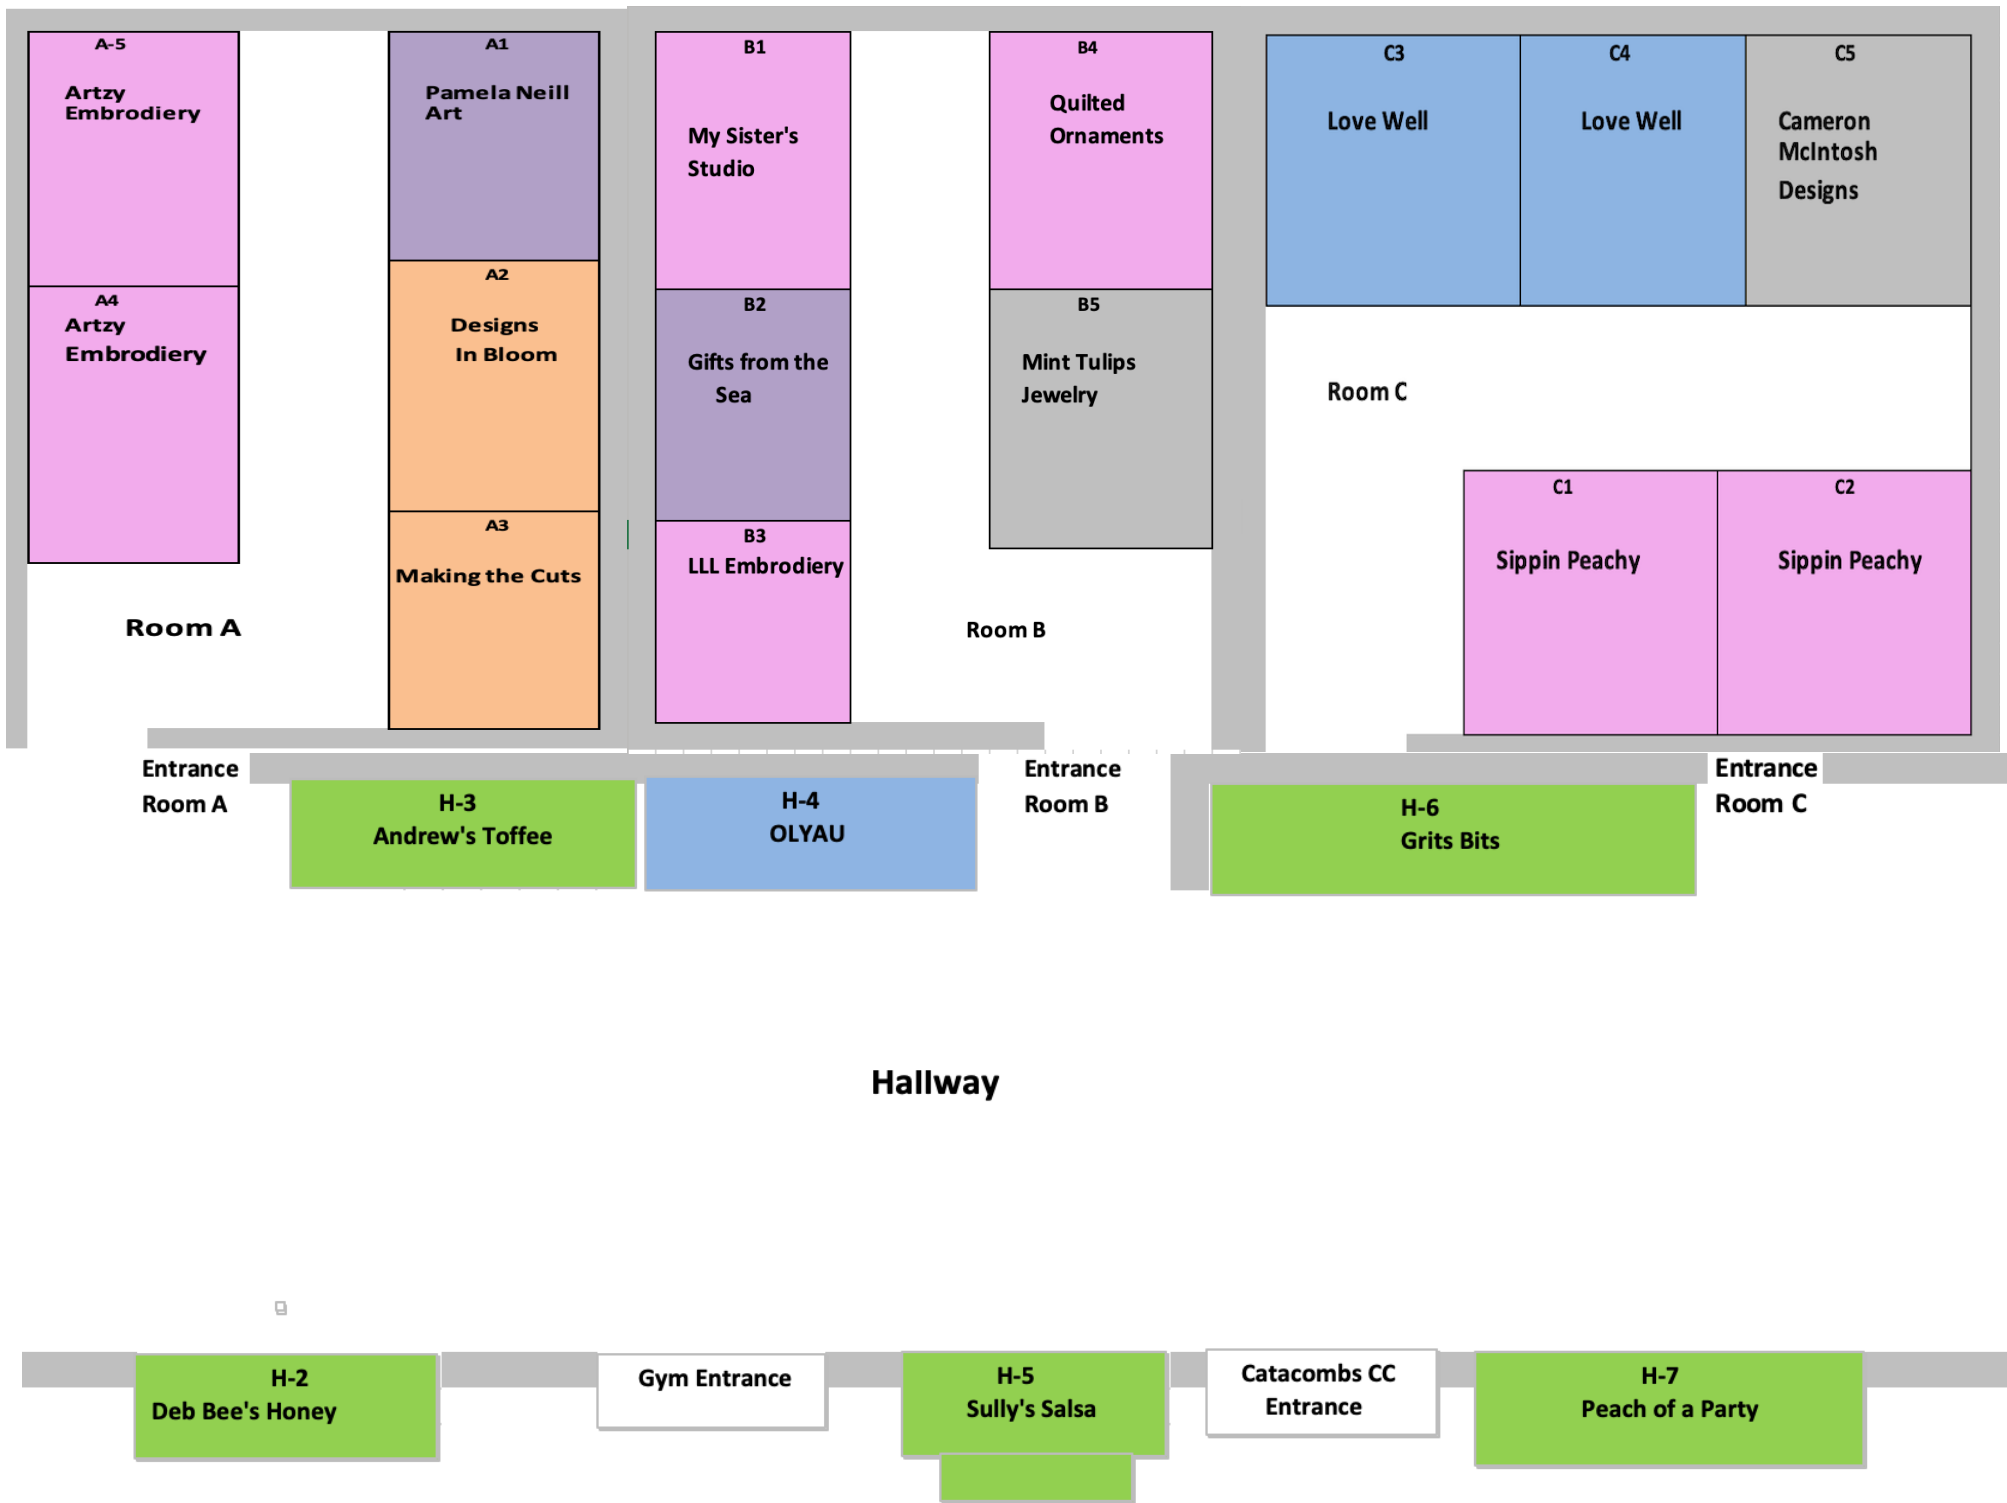

Porch
Thyme on my Hands

Porch
Milton Family Woodshop

Main Entrance

Stairwell to
Upstairs

Volunteer
Check-in

Show
Information

Office/Staff
Entrance

Raffle
Sales

Restrooms

H-1
Tastefully Simple

Lobby

Hallway

Doors to Gym

Handicap
Entrance/Exit
Only

RSM Merch

Raffle
Display

Raffle Display

Giving Tree Display

Tree
Display

EXIT

E

ENTRANCE TO GYM

Gym

E

E

EXIT

OPEN

E

E

Gameroom

G-16
One the Wire

G-17
Althea Gallery
& Garden