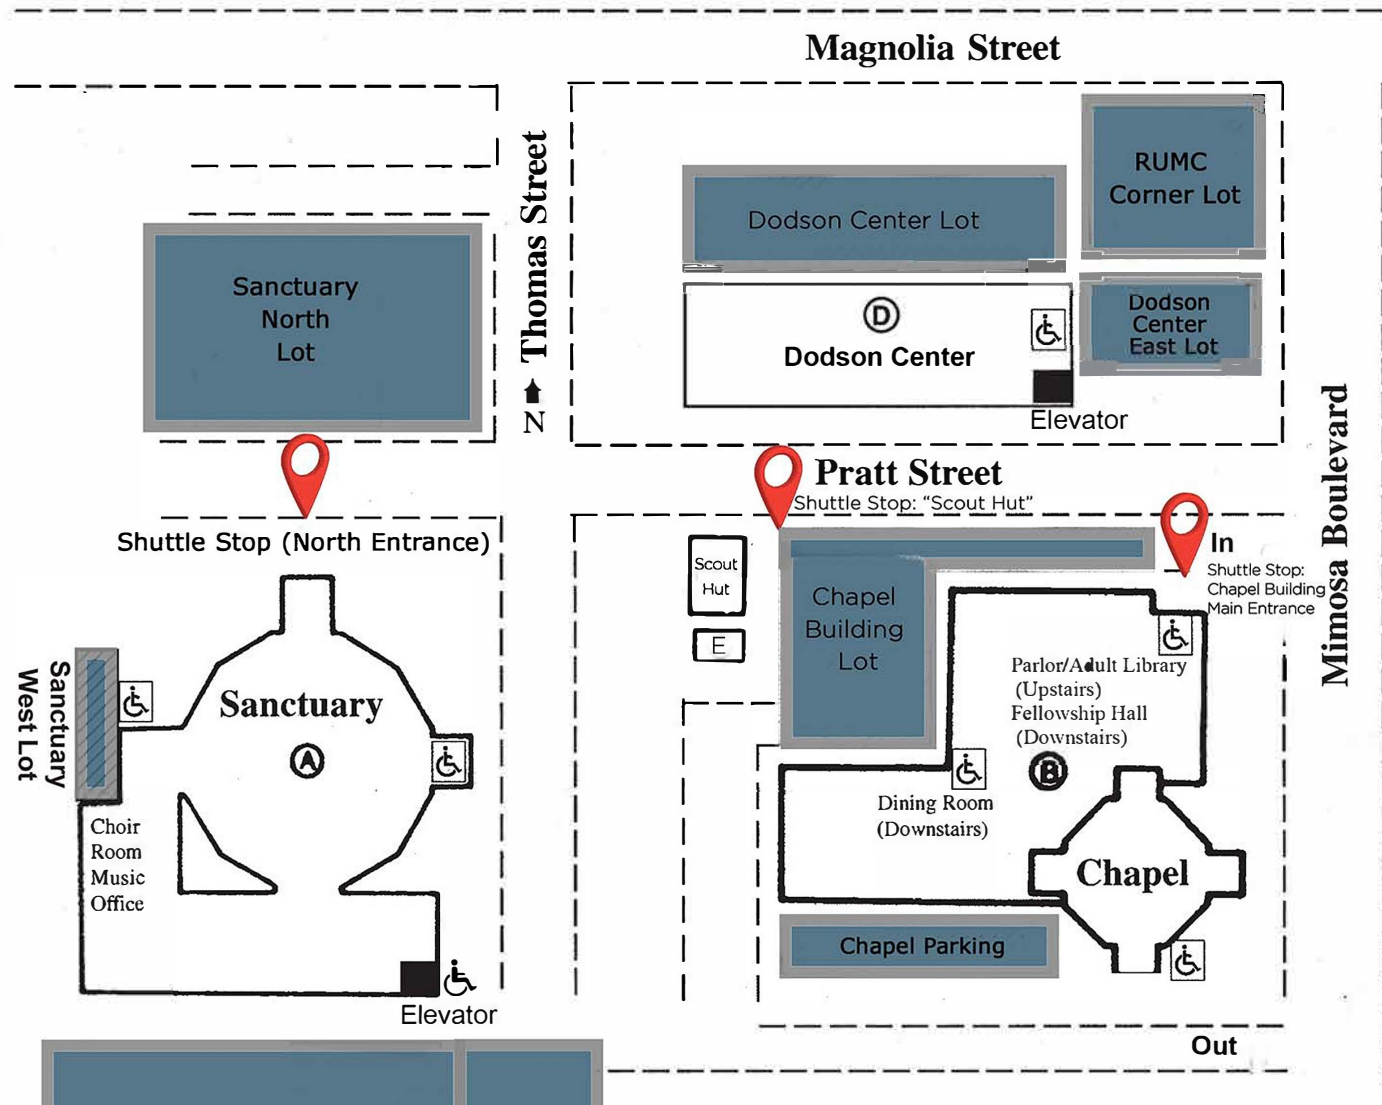

## Campus Parking and Shuttle Stops

Shuttles run from 9 a.m. - 12:30 p.m. each Sunday unless otherwise noted.  
Shuttles run from City Hall Parking Lot to RUMC

Building Directory	
	Shuttle Stop
	Parking
<b>A Sanctuary Building</b>	<b>C Counseling Center</b>
Sanctuary/Welcome Center Music Office/Choir Room RUMCK, Sunday Nursery Parents' Morning Out	<b>D Dodson Center</b> Youth Offices
<b>B Chapel Building</b>	<b>E Scout Hut</b>
Chapel/Church Offices Departmental Offices Dining Room /Fellowship Hall Parlor/Adult Library <b>Handicap Accessible Entry</b> Roswell Kids and Nursery	

## Directions: RUMC to City Hall

### City Hall Parking Lot (look for the RUMC/Chapel Roswell Parking Sign)