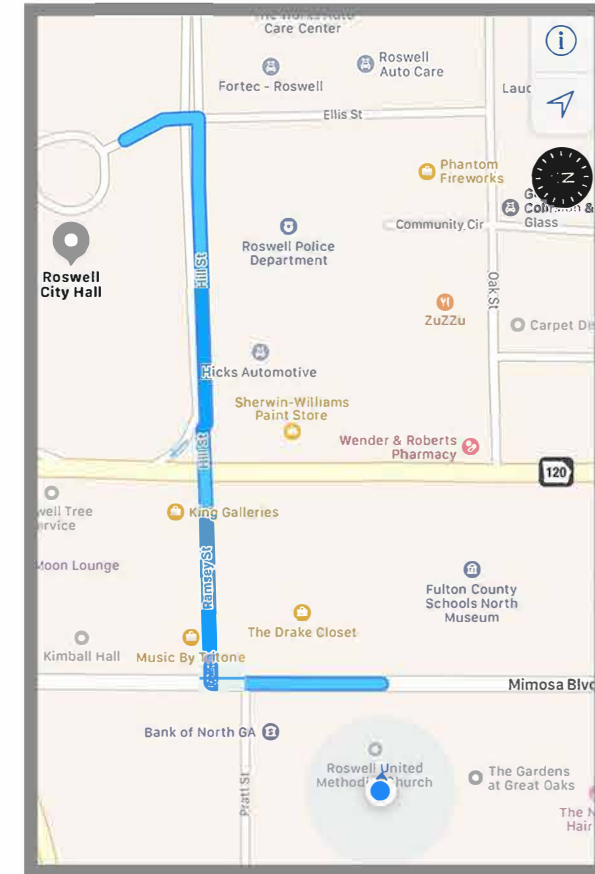

## Campus Parking and Shuttle Stops

Shuttles run from 9 a.m. - 12:30 p.m. each Sunday unless otherwise noted.  
Shuttles run from City Hall Parking Lot to RUMC

Building Directory	
	Shuttle Stop
	Parking
<b>A Sanctuary Building</b>	<b>C Counseling Center</b>
Sanctuary/Welcome Center Music Office/Choir Room RUMCK, Sunday Nursery Parents' Morning Out	<b>D Dodson Center</b> Youth Offices
<b>B Chapel Building</b>	<b>E Scout Hut</b>
Chapel/Church Offices Departmental Offices Dining Room /Fellowship Hall Parlor/Adult Library <b>Handicap Accessible Entry</b> Roswell Kids and Nursery	

## Directions: RUMC to City Hall

### City Hall Parking Lot (look for the RUMC/Chapel Roswell Parking Sign)