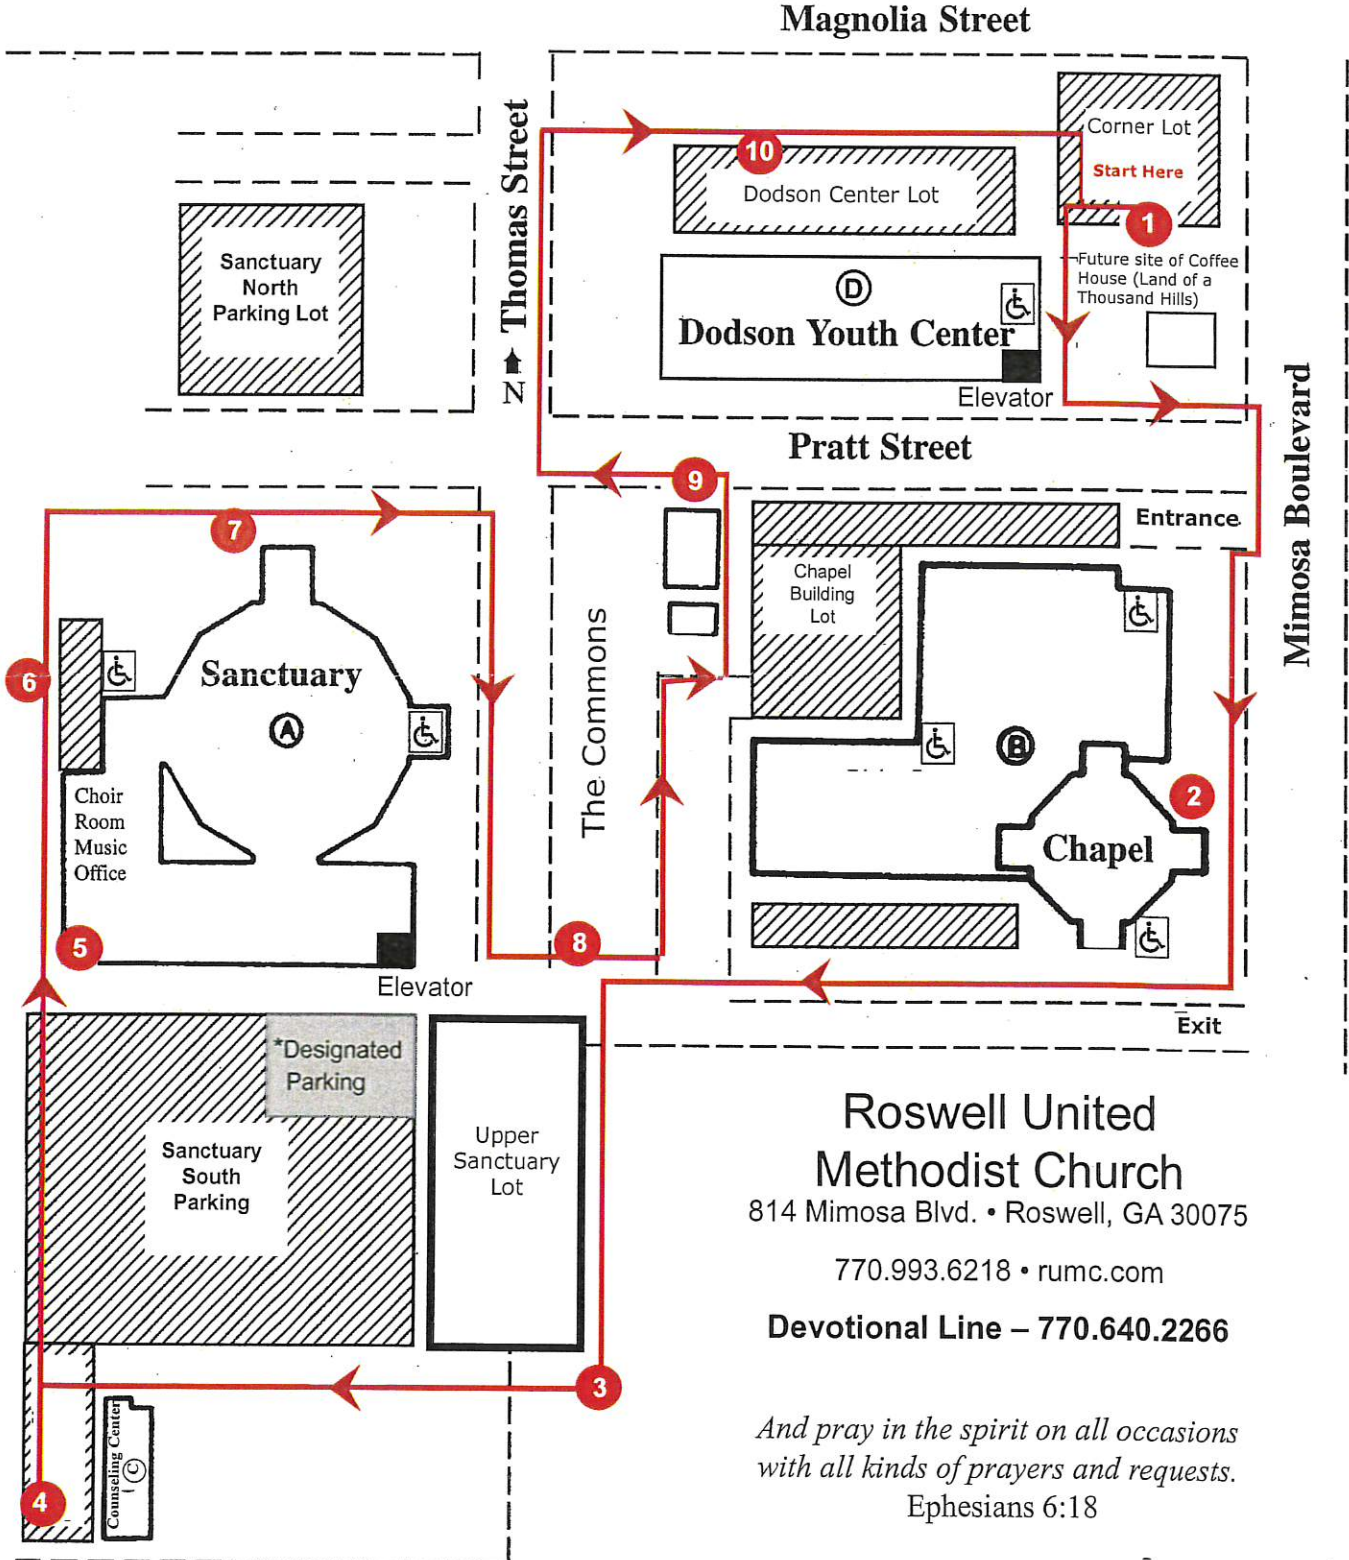

# RUMC Prayer Walk

Our Prayer Walk is approximately one mile long. You are invited to park in our Corner Lot at Mimosa Blvd. and Magnolia St. to begin your walk.

**Roswell United Methodist Church**  
 814 Mimosa Blvd. • Roswell, GA 30075

770.993.6218 • rumc.com

**Devotional Line – 770.640.2266**

*And pray in the spirit on all occasions  
 with all kinds of prayers and requests.*

Ephesians 6:18